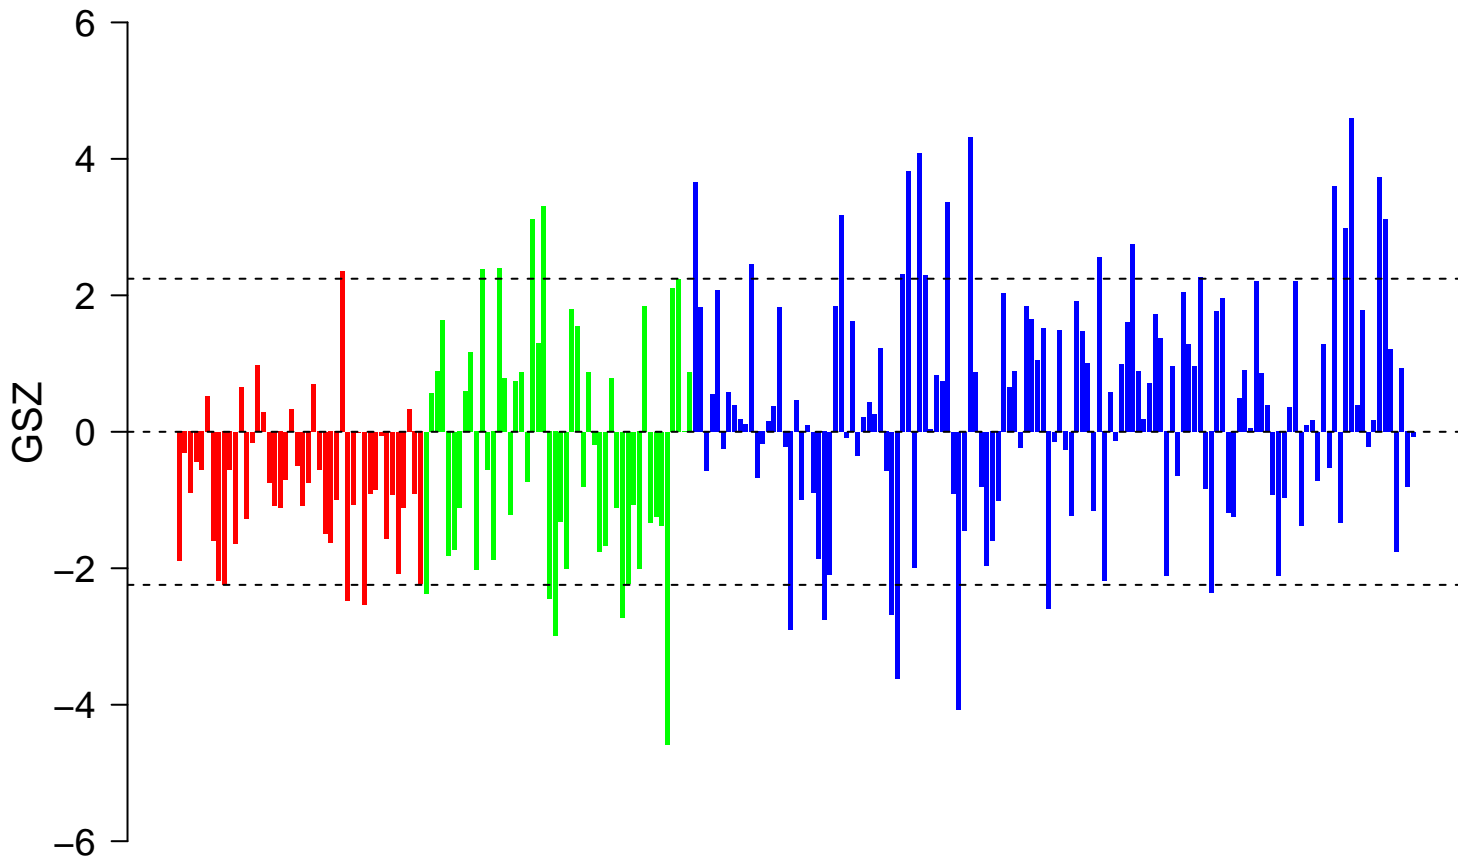

ZHAN_MULTIPLE_MYELOMA_HP_UP

ZHAN_MULTIPLE_MYELOMA_HP_UP

■ on
■ -
□ off

ZHAN_MULTIPLE_MYELOMA_HP_UP